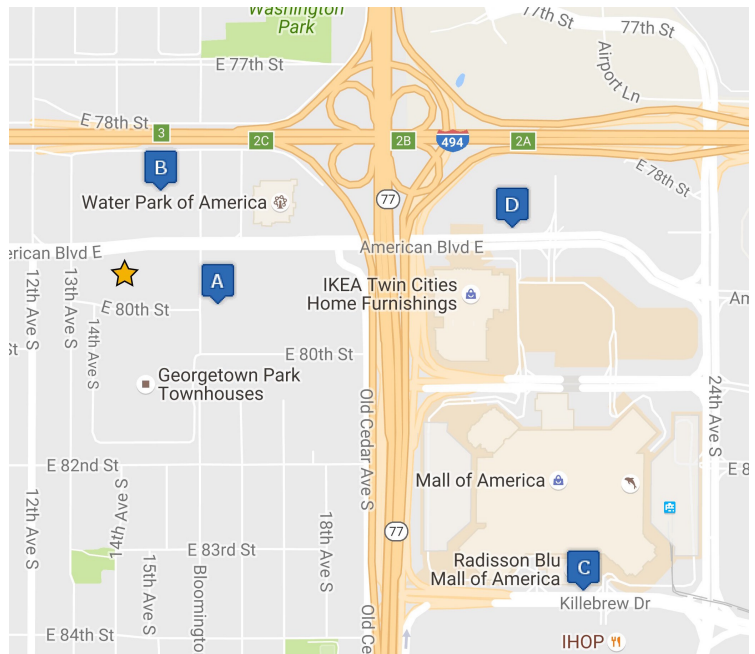

## Radisson Blu Mall of America

2100 Killebrew Drive  
Bloomington, MN  
1.26 miles from Scale Logic

(952)881-5258  
\$240-260 per night

## Minneapolis Airport Marriott

2020 American Blvd E  
Bloomington, MN  
0.70 miles from Scale Logic

(952) 854-7441  
\$220-240 per night

Scale Logic Headquarters

**For further assistance, contact:**

Drew Wanstall  
Scale Logic, Inc.